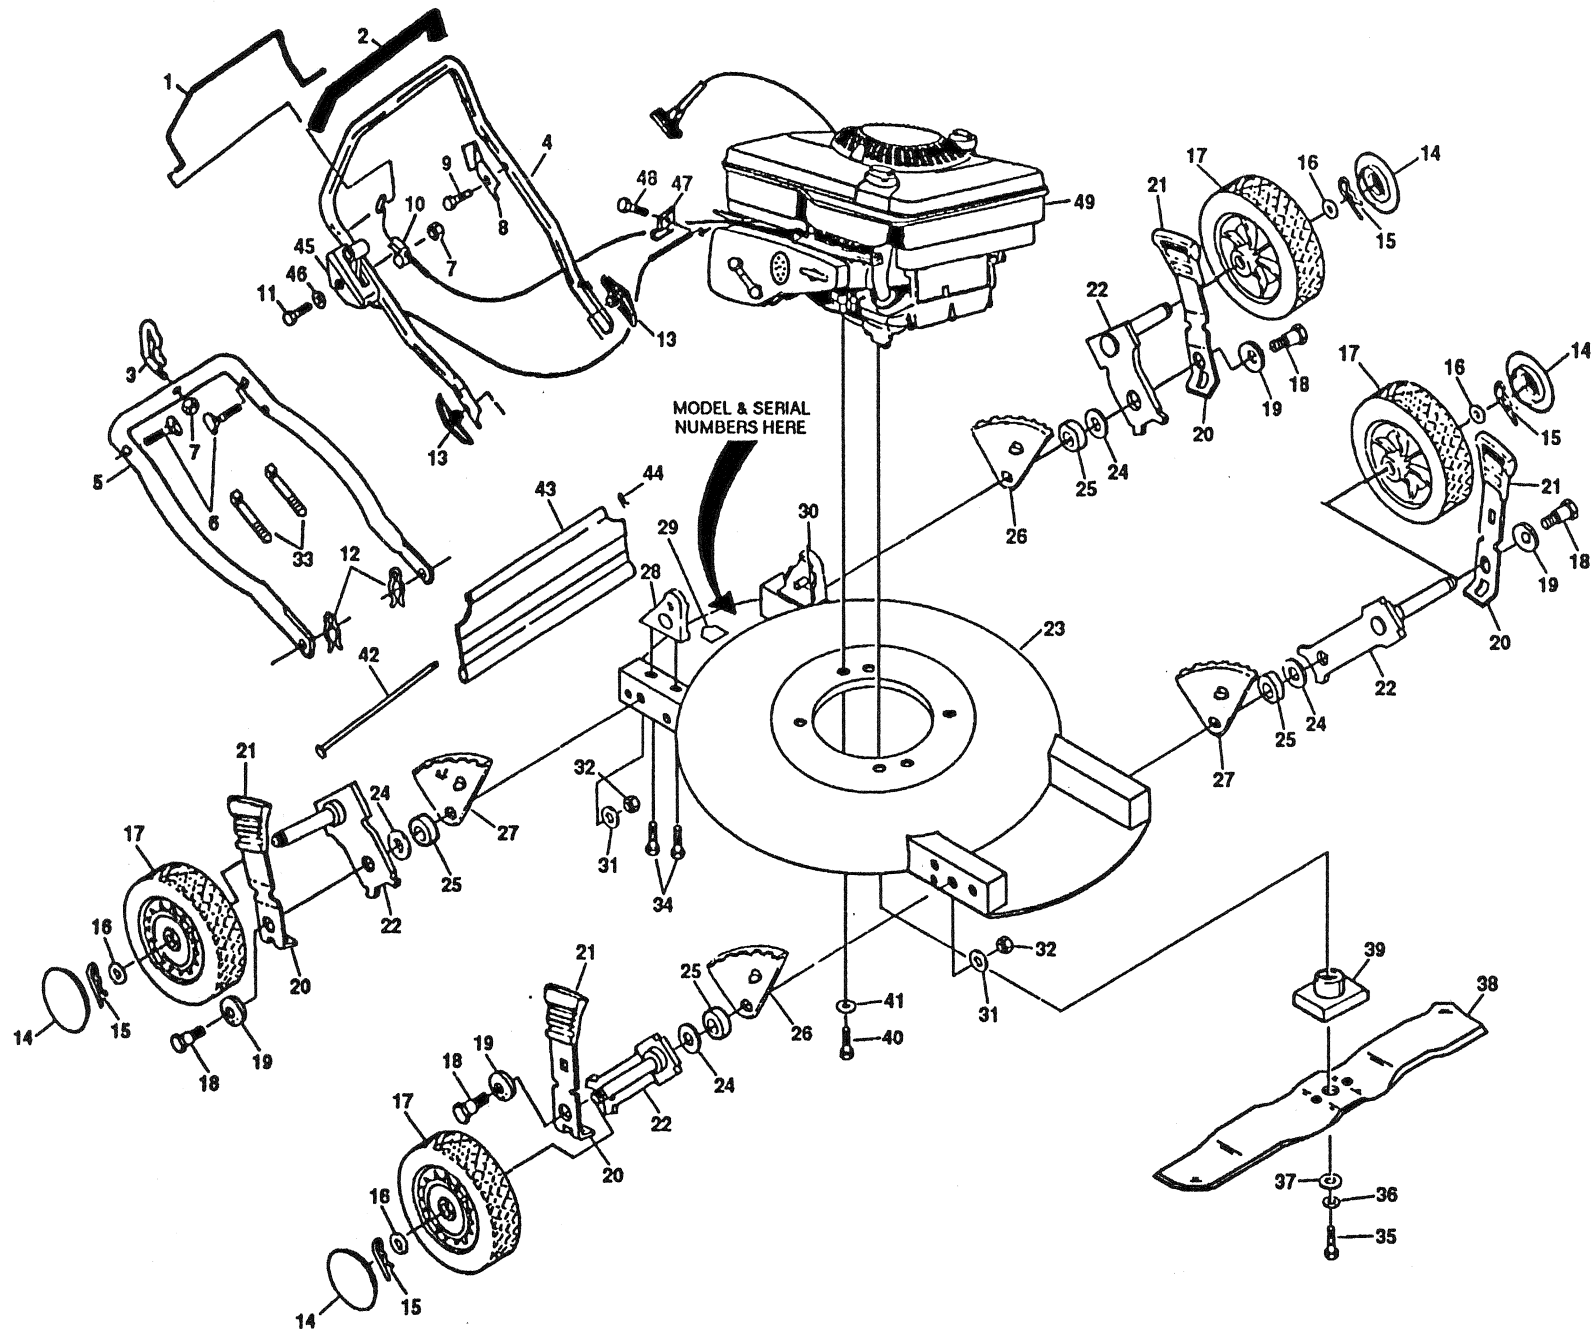

# REPAIR PARTS

H51MA

## 20" ROTARY LAWN MOWER - - MODEL NO. 51m, PRODUCT NO. 954 05 61-01

## 20" ROTARY LAWN MOWER -- MODEL NO. 51m, PRODUCT NO. 954 05 61-01

KEY NO.	PART NO.	DESCRIPTION	KEY NO.	PART NO.	DESCRIPTION
1	532850758	Control Bar	29	532107339	Danger Decal
2	532850724	Handle Grip	30	532125049	Handle Bracket Assembly (Left)
3	532800357	Rope Guide	31	532061537	Washer
4	532125171	Upper Handle	32	532751592	Locknut 3/8-16
5	532125173	Lower Handle	33	532066426	Wire Tie
6	532058714	Handle Bolt 5/16-18 x 1-3/4	34	532055187	Thread Cutting Screw 5/16-18 x 3/4
7	532063601	Locknut 1/4-20	35	532851084	Hex Head Screw 3/8-24 x 1-3/8
8	532125162	Up-Stop Bracket	36	532850263	Helical Lockwasher 3/8
9	532750097	Hex Washer Head Screw #10-24 x 1/2	37	532851074	Hardened Washer
10	532851679	Engine Zone Control Cable	38	532129277	20" Blade
11	532085692	Pan Head Screw 1/4-20 x 2-1/8	39	532851514	Blade Adapter
12	532051793	Hairpin Cotter	40	532850998	Hex Head Thread Rolling Screw 3/8-16 x 1-1/8
13	532063688	Handle Knob	41	532053998	Washer
14	532800627	Hubcap	42	532129404	Deflector Rod
15	532085179	Retainer Clip	43	532751648	Rear Deflector
16	532052160	Washer	44	532700279	Retainer Clip
17	532086984	Wheel & Tire Assembly 8.0 x 2.0	45	532851464	Throttle Control
18	532084921	Shoulder Bolt	46	532085723	Washer
19	532062335	Belleville Washer	47	532213146	* Cable Clamp
20	532125066	Selector Spring	48	532107488	Thread Rolling Screw #10-32 x 5/8
21	532077865	Selector Knob	49	-- -- -- --	* Engine - Briggs & Stratton, Model No. 124702 Type No. 3175-01
22	532125079	Axle Arm Assembly	--	532801607	Operator's Manual (English)
23	532129526	Lawn Mower Housing (Includes Key No. 29)	--	532128431	Operator's Manual (French)
24	532088348	Washer	--	532800569	Decal (Engine)
25	532084920	Spacer	--	532801659	Decal (Housing)
26	532800370	Wheel Adjusting Bracket (R.F./L.R.)			
27	532800368	Wheel Adjusting Bracket (L.F./R.R.)			
28	532125047	Handle Bracket Assembly (Right)			